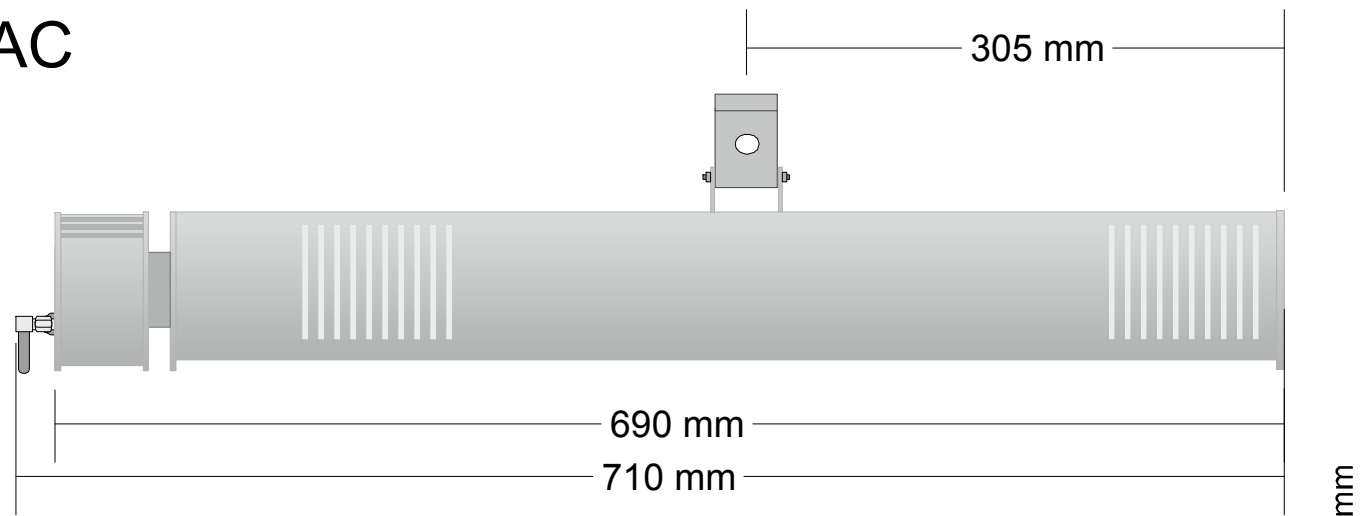

BT URCAC

Operation range of IR remote
~120°