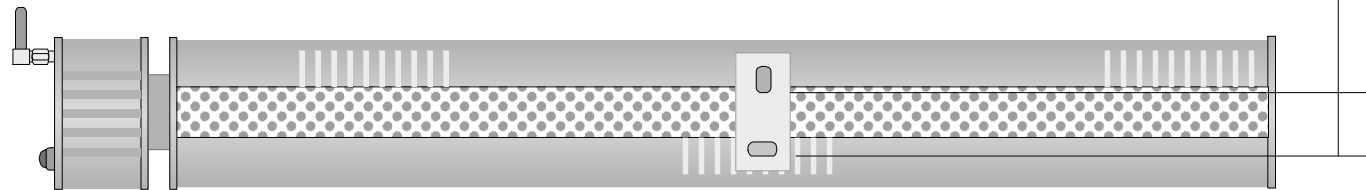

BT URCAC

Operation range of IR remote
~120°