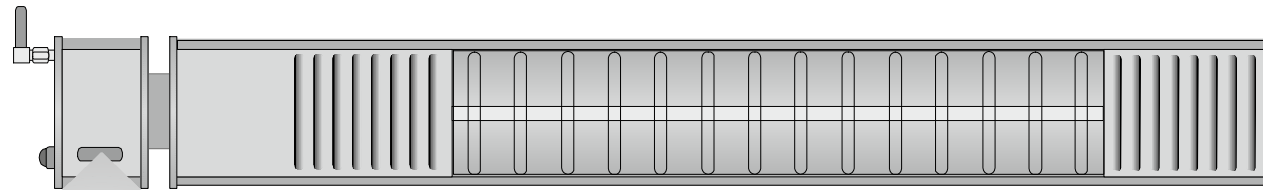

BT URCAC

Operation range of IR remote
~120°